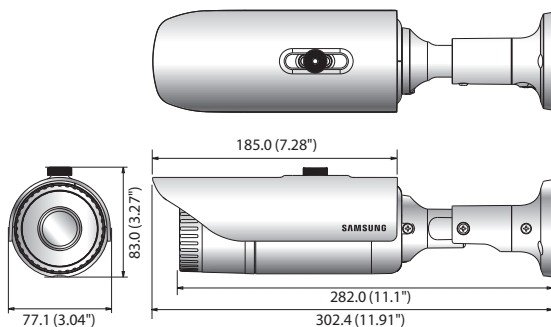

Dimensions

Unit : mm (inch)

* Data recorded on an SD memory card may be lost or damaged by data access during power-off, mechanical shock, memory card detachment, or other operations. Data loss or damage can also occur when a memory card reaches end of life, which varies according to operational conditions. No guarantee is given against damage (including passive damage).

SNO-6011R/P